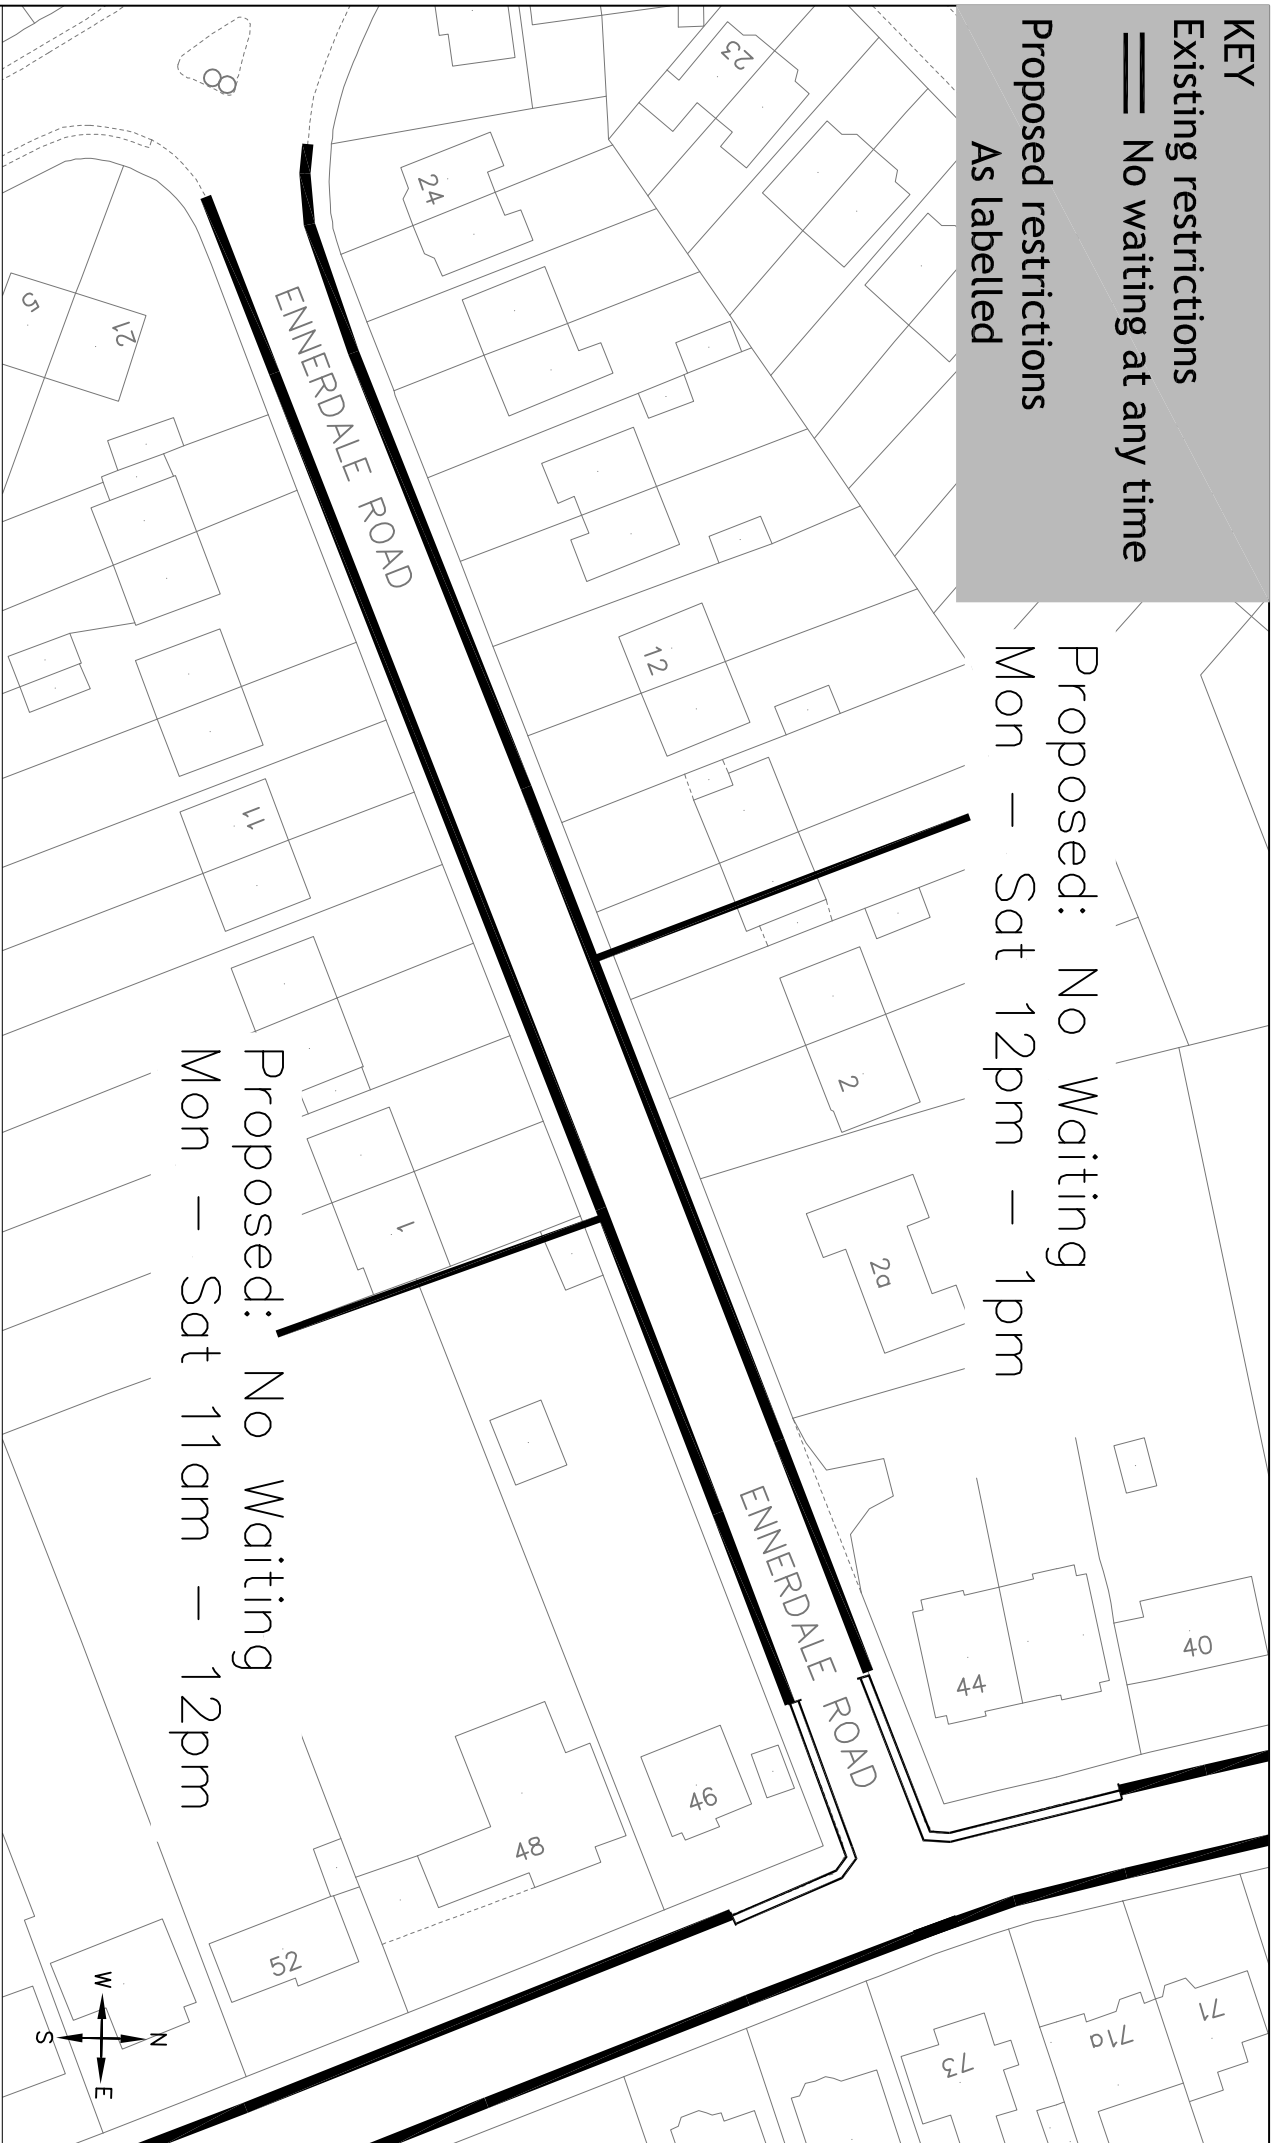

KEY

Existing restrictions

— No waiting at any time

Proposed restrictions

As labelled

Proposed: No Waiting
Mon – Sat 12pm – 1pm

Proposed: No Waiting
Mon – Sat 11am – 12pm

Crown copyright and database rights 2013 Ordnance Survey 100019672

Reading
Borough Council
Working better with you

Transportation & Streetcare Services

Civic Centre
Bridge Street
Reading
RG1 2LU

Project

WAITING RESTRICTION REVIEW 2017B

Drawing

ENNERDALE ROAD

Scale

JP

Drawing No.

CH3_Ennerdale Road